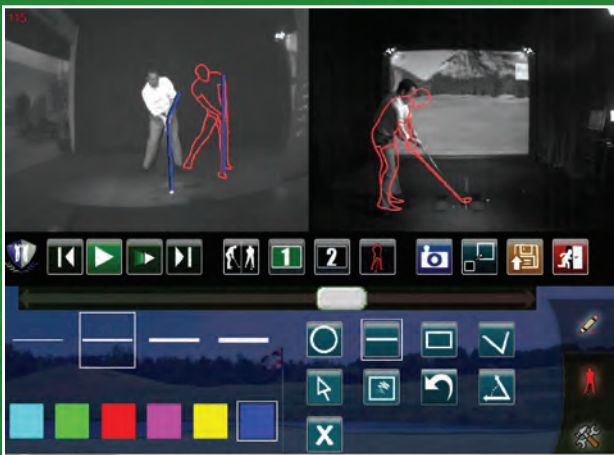

## GOLF COURSE CLUBHOUSES

### BOOST REVENUE, MEMBERSHIP AND EXCITEMENT THE HIGH DEFINITION GOLF™ ADVANTAGE

- The industries most advanced computer vision ball & club tracking
- Looks and plays like real golf – the only thing more realistic is the course itself
- Fully integrated professional tools for golf instruction and club fitting – all operate seamlessly (plug-and-play) from one computer
- Play, practice, compete – extensive selection of world famous championship golf courses, driving ranges, chipping/putting greens,
- Generate excitement with “Closest-to-pin” and “Longest drive” competitions
- Allow your members to play golf regardless of the weather or time-of-day
- Generate revenue or offer as a free amenity to members – rent at \$30 or \$40/hr or offer memberships for multiple months
- Easy-to-use – no need to fiddle with complex systems
- On-screen ad kit – promote upcoming events and “specials”
- HD Golf™ system can also be used as an HDTV compatible, surround sound theater for presentations, sporting events and movies

## EXPERIENCE THE REALISM:

- Our revolutionary image processing software combines high resolution digital images, satellite data and geophysical data into 3D models to produce a totally realistic indoor golf experience
- HD Golf™ looks and plays like you are on the actual golf course - competitive systems use conventional 3D graphics that look like kids' video games